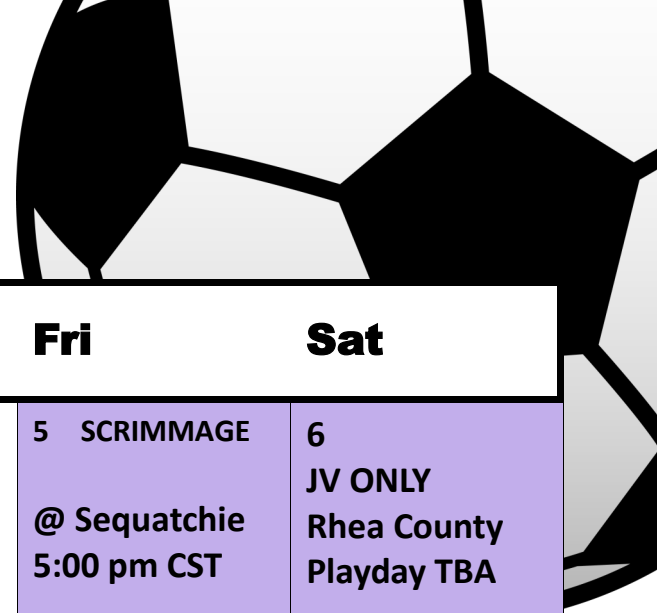

Absences can result in reduced playing time at Coaches' discretion.

August 2016

Sun	Mon	Tue	Wed	Thu	Fri	Sat
	1 NO PRACTICE	2 PRACTICE 6:00 - 7:45	3 OPEN FIELD 6:00 - 8:00	4 PRACTICE 6:00 - 7:45	5 SCRIMMAGE @ Sequatchie 5:00 pm CST	6 JV ONLY Rhea County Playday TBA
7	8 PRACTICE 4:15-6:15	9 PRACTICE 4:15-6:15	10 PRACTICE 4:15-6:15	11 SCRIMMAGE East Hamilton 6:00 pm	12 PRACTICE 4:15-6:15	13 Varsity Only Sweetwater Playday TBA
14	15 GAMES BEGIN PRACTICE 4:15-6:15	16 AWAY at Rhea County 7:00 pm	17 PRACTICE 4:15-6:15	18 HOME Central 7:00 pm	19 PRACTICE 4:15-6:15	20
21	22 PRACTICE 4:15-6:15	23 AWAY at Ooltewah 7:00 pm	24 PRACTICE 4:15-6:15	25 JV AWAY JV GAME @ Baylor 5:15 V—PRACTICE	26 PRACTICE 4:15-6:15	27
28	29 HOME Tyner JV 5:30 pm	30 AWAY Sequoyah 6:00 pm	31 JV HOME East Ridge JV 5:00 pm V—Practice			