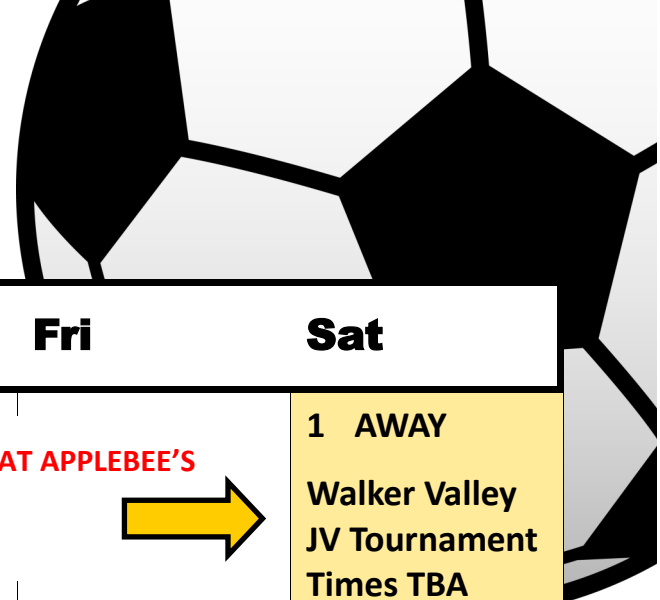

October 2016

Sun	Mon	Tue	Wed	Thu	Fri	Sat
						1 AWAY Walker Valley JV Tournament Times TBA
				PANCAKE BREAKFAST AT APPLEBEE'S TIMES TBA OCT. 1ST		
2	3 ROSH HASH PRACTICE 4:15-6:15	4 AWAY East Ridge V @ 7:00 pm	5 PRACTICE 4:15-6:15	6 AWAY Homeschool JV@5:30 V@7:00	7 FALL BREAK PRACTICE Time TBD	8 FALL BREAK DIST QTR TBD
9 FALL BREAK	10 FALL BREAK PRACTICE Time TBD	11 FALL BREAK YOM KIPPUR DIST SEMIS TBD	12 FALL BREAK PRACTICE Time TBD	13 FALL BREAK DIST FINALS TBD	14 FALL BREAK PRACTICE Time TBD	15 FALL BREAK
16 FALL BREAK	17	18 REGION SEMIS TBD	19	20 REGION FINAL TBD	21	22 SUBSTATE TBD
23	24	25	26 STATE QTR TBD	27 STATE SEMIS TBD	28	29 STATE FINALS TBD